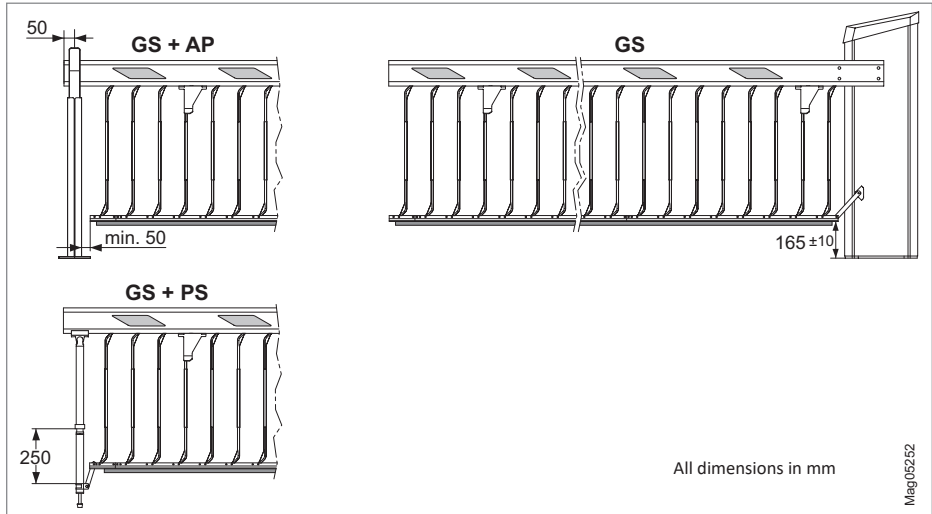

Mounting Instructions

1031_0668 / ASG21

2069_5106 / KSG01

1043_5882 / ASS01

**GUE + PS
1031_0671 / ASPSG21**

1057_0037 / MGFV21

1043_0851 / MG21

Mounting Instructions

Tools			
	-		Ø 3.2 mm Ø 10 mm
	-		-
	SW 10 (AF 10) SW 13 (AF 13)		M8
	SW 3 (3 AF)		T20

Access Pro H, Access XL2 / XXL
Mounting Instructions

Access Pro H, Access XL2 / XXL
Mounting Instructions

GS + PS

GS + PS