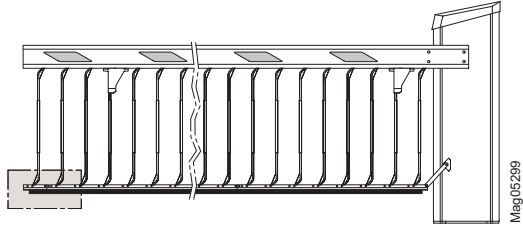

Tools			
	-		Ø 3.2 mm Ø 10 mm
	-		-
	SW 10 (AF 10) SW 13 (AF 13)		M8
	SW 3 (3 AF)		T20

Access Pro H, Access XL2 / XXL
Mounting Instructions

Access Pro H, Access XL2 / XXL
Mounting Instructions

GS + PS

GS + PS