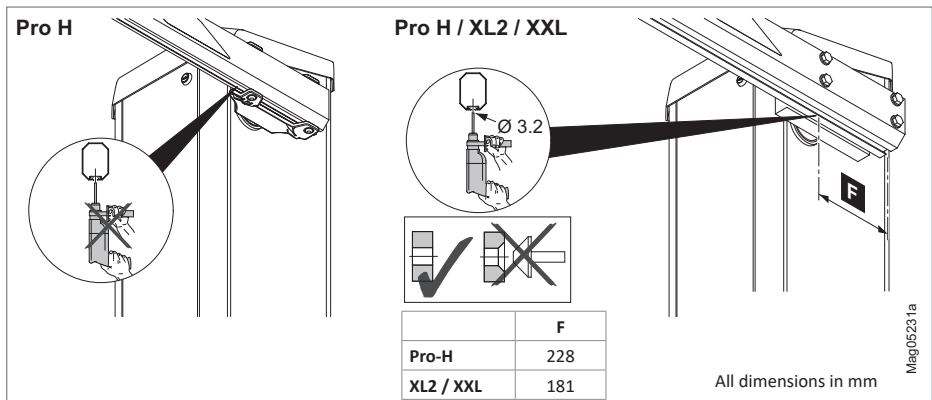

Tools			
	-		Ø 3.2 mm Ø 10 mm
	-		-
	SW 10 (AF 10) SW 13 (AF 13)		M8
	SW 3 (3 AF)		T20

Access Pro H, Access XL2 / XXL
Mounting Instructions

Access Pro H, Access XL2 / XXL
Mounting Instructions

GS + PS

GS + PS