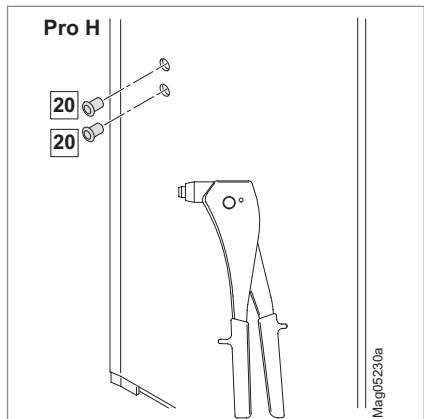

Tools			
	-		Ø 3.2 mm Ø 10 mm
	-		-
	SW 10 (AF 10) SW 13 (AF 13)		M8
	SW 3 (3 AF)		T20

Access Pro H, Access XL2 / XXL
Mounting Instructions

Access Pro H, Access XL2 / XXL
Mounting Instructions

GS + PS

GS + PS