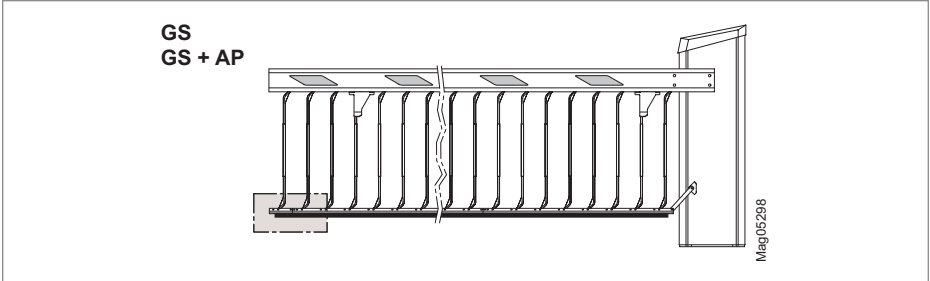

Tools			
	-		Ø 3.2 mm Ø 10 mm
	-		-
	SW 10 (AF 10) SW 13 (AF 13)		M8
	SW 3 (3 AF)		T20

Access Pro H, Access XL2 / XXL
Mounting Instructions

Access Pro H, Access XL2 / XXL
Mounting Instructions

GS + PS

GS + PS