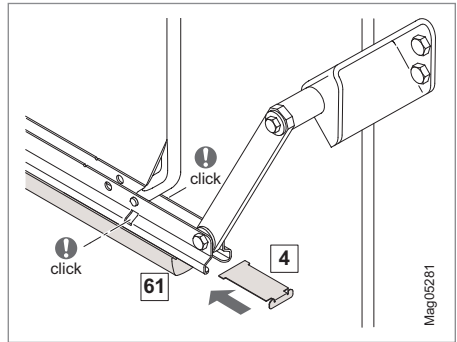

Tools			
	-		Ø 3.2 mm Ø 10 mm
	-		-
	SW 10 (AF 10) SW 13 (AF 13)		M8
	SW 3 (3 AF)		T20

Access Pro H, Access XL2 / XXL
Mounting Instructions

Access Pro H, Access XL2 / XXL
Mounting Instructions

GS + PS

GS + PS