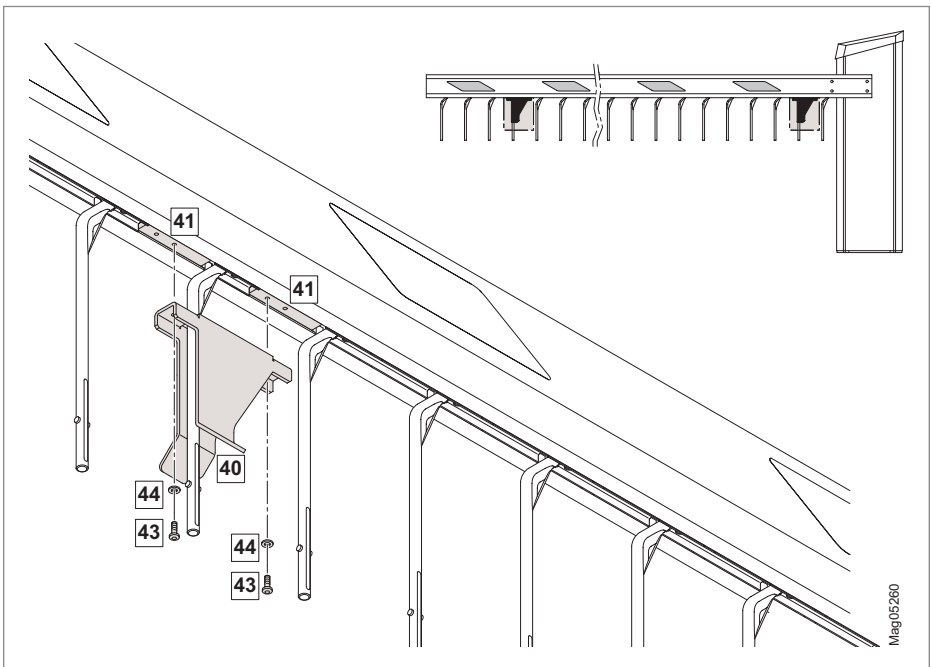

Mounting Instructions

1031_0668 / ASG21

2069_5106 / KSG01

1043_5882 / ASS01

**GUE + PS
1031_0671 / ASPSG21**

1057_0037 / MGFV21

1043_0851 / MG21

Mounting Instructions

Tools			
	-		Ø 3.2 mm Ø 10 mm
	-		-
	SW 10 (AF 10) SW 13 (AF 13)		M8
	SW 3 (3 AF)		T20

Access Pro H, Access XL2 / XXL
Mounting Instructions

Access Pro H, Access XL2 / XXL
Mounting Instructions

GS + PS

GS + PS