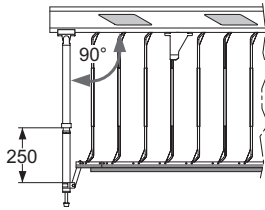

GS + PS

Mag05268

- de Demontage
- en Disassembly
- fr Démontage
- da Demontering
- es Desmontaje
- fi Purkaminen
- it Smontaggio
- nl Demontage
- no Demontering
- pl Demontaż
- pt Desmontagem
- ru демонтаж
- sv Demontering
- tr Sökme