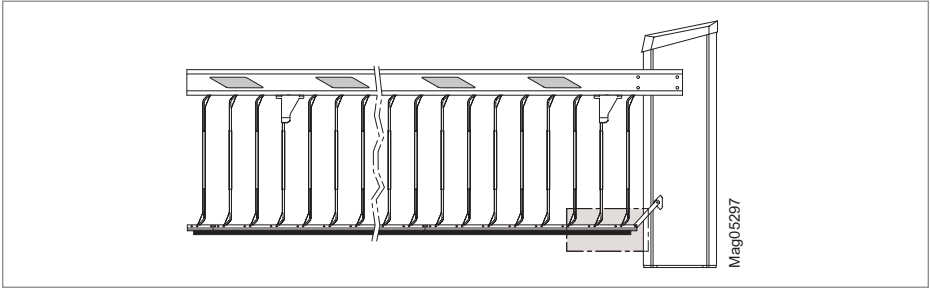

Tools			
	-		Ø 3.2 mm Ø 10 mm
	-		-
	SW 10 (AF 10) SW 13 (AF 13)		M8
	SW 3 (3 AF)		T20

Access Pro H, Access XL2 / XXL
Mounting Instructions

Access Pro H, Access XL2 / XXL
Mounting Instructions

GS + PS

GS + PS