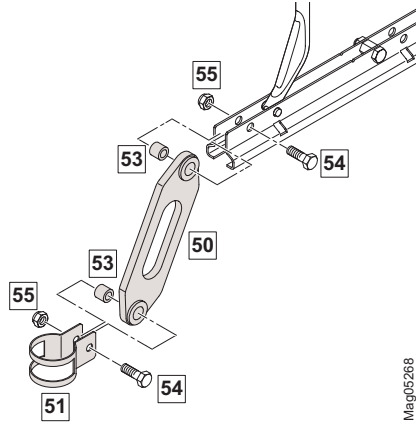

GS + PS

Mag05268

- de Demontage
- en Disassembly
- fr Démontage
- da Demontering
- es Desmontaje
- fi Purkaminen
- it Smontaggio
- nl Demontage
- no Demontering
- pl Demontaż
- pt Desmontagem
- ru демонтаж
- sv Demontering
- tr Sökme