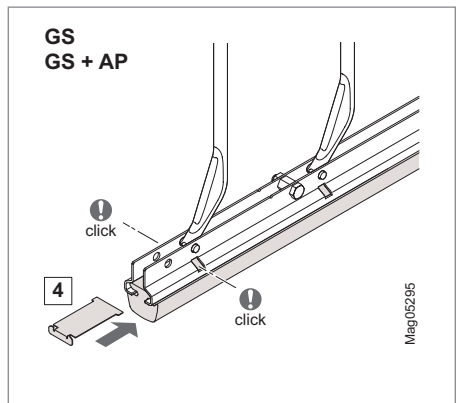

Tools			
	-		Ø 3.2 mm Ø 10 mm
	-		-
	SW 10 (AF 10) SW 13 (AF 13)		M8
	SW 3 (3 AF)		T20

Access Pro H, Access XL2 / XXL
Mounting Instructions

Access Pro H, Access XL2 / XXL
Mounting Instructions

GS + PS

GS + PS