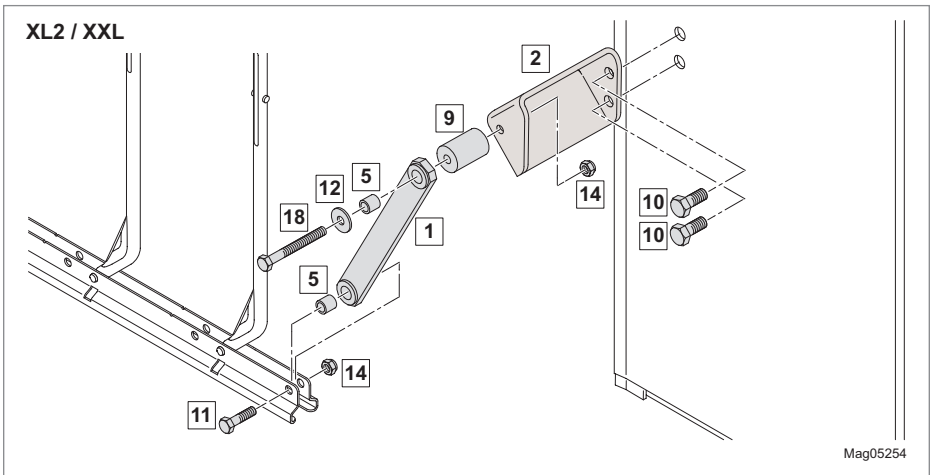

Tools			
	-		Ø 3.2 mm Ø 10 mm
	-		-
	SW 10 (AF 10) SW 13 (AF 13)		M8
	SW 3 (3 AF)		T20

Access Pro H, Access XL2 / XXL
Mounting Instructions

Access Pro H, Access XL2 / XXL
Mounting Instructions

GS + PS

GS + PS