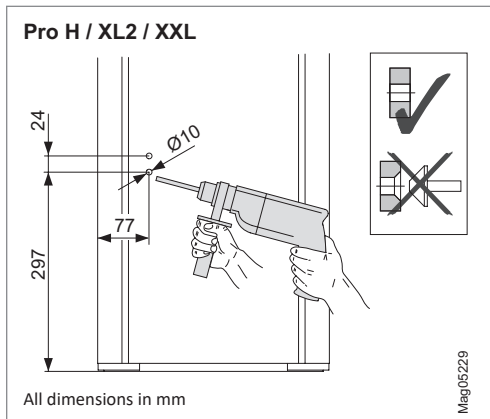

Tools			
	-		Ø 3.2 mm Ø 10 mm
	-		-
	SW 10 (AF 10) SW 13 (AF 13)		M8
	SW 3 (3 AF)		T20

Access Pro H, Access XL2 / XXL
Mounting Instructions

Access Pro H, Access XL2 / XXL
Mounting Instructions

GS + PS

GS + PS