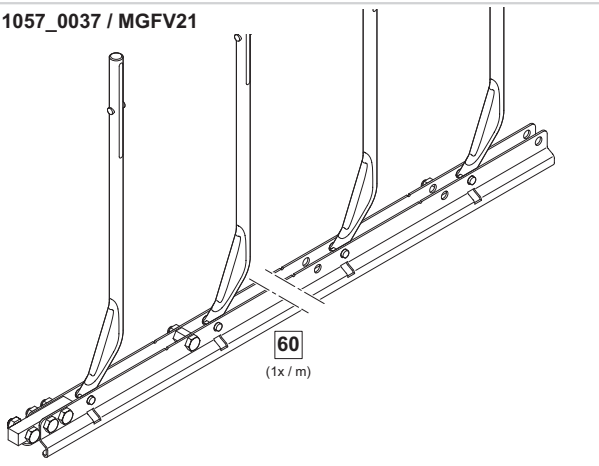

Mounting Instructions

1031_0668 / ASG21

2069_5106 / KSG01

1043_5882 / ASS01

**GUE + PS
1031_0671 / ASPSG21**

1057_0037 / MGFV21

1043_0851 / MG21

Mounting Instructions

Tools			
	-		Ø 3.2 mm Ø 10 mm
	-		-
	SW 10 (AF 10) SW 13 (AF 13)		M8
	SW 3 (3 AF)		T20

Access Pro H, Access XL2 / XXL
Mounting Instructions

Access Pro H, Access XL2 / XXL
Mounting Instructions

GS + PS

GS + PS