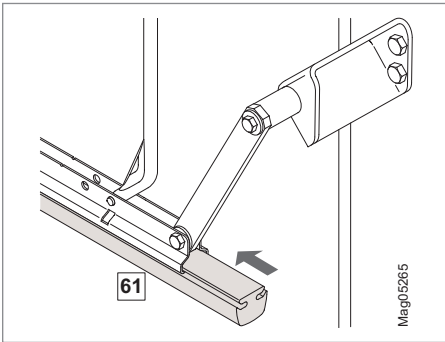

Tools			
	-		Ø 3.2 mm Ø 10 mm
	-		-
	SW 10 (AF 10) SW 13 (AF 13)		M8
	SW 3 (3 AF)		T20

Access Pro H, Access XL2 / XXL
Mounting Instructions

Access Pro H, Access XL2 / XXL
Mounting Instructions

GS + PS

GS + PS