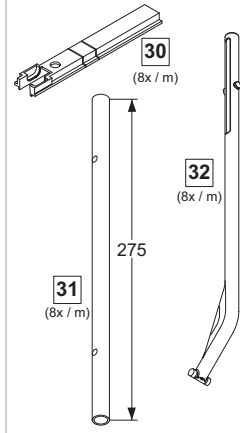

1043_0851 / MG21