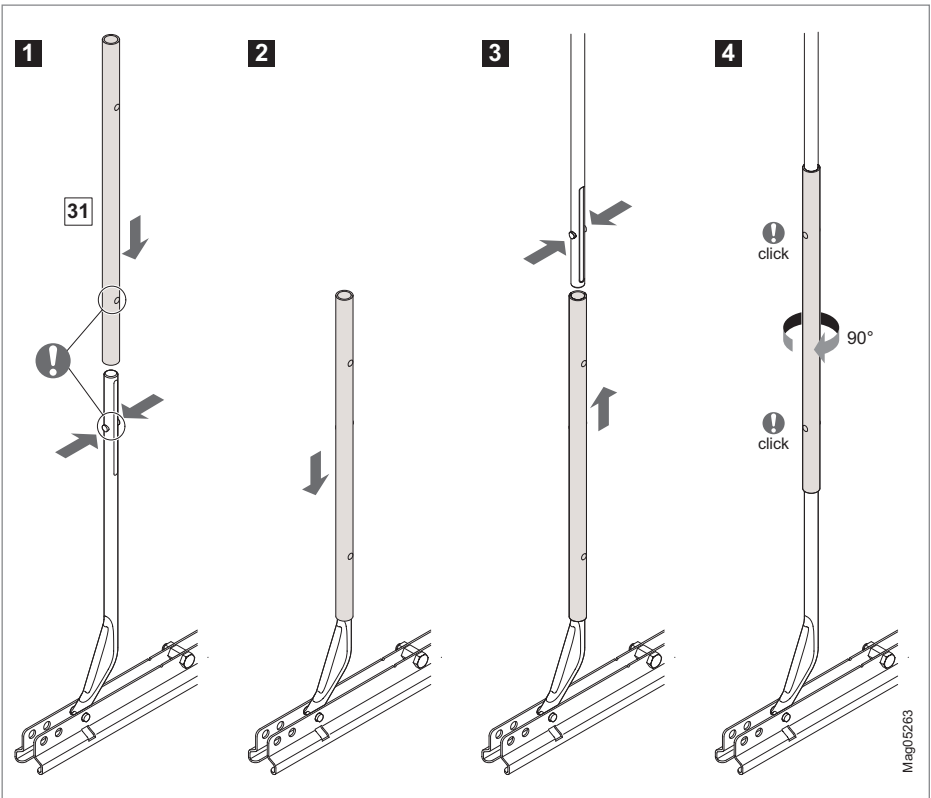

Tools			
	-		Ø 3.2 mm Ø 10 mm
	-		-
	SW 10 (AF 10) SW 13 (AF 13)		M8
	SW 3 (3 AF)		T20

Access Pro H, Access XL2 / XXL
Mounting Instructions

Access Pro H, Access XL2 / XXL
Mounting Instructions

GS + PS

GS + PS