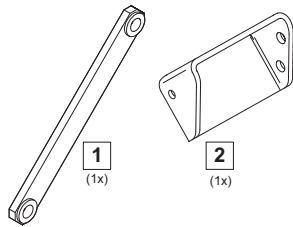

Mounting Instructions

1031_0668 / ASG21