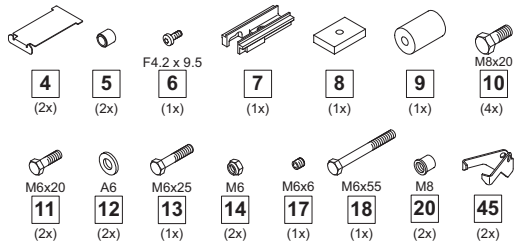

Mounting Instructions

1031_0668 / ASG21