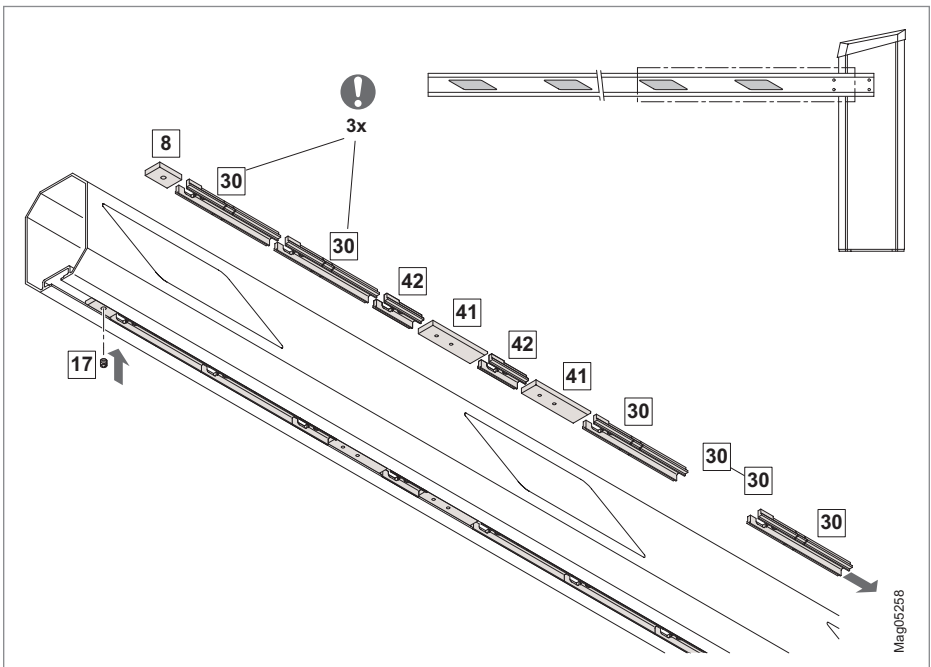

Mounting Instructions

1031_0668 / ASG21

2069_5106 / KSG01

1043_5882 / ASS01

**GUE + PS
1031_0671 / ASPSG21**

1057_0037 / MGFV21

1043_0851 / MG21

Mounting Instructions

Tools			
	-		Ø 3.2 mm Ø 10 mm
	-		-
	SW 10 (AF 10) SW 13 (AF 13)		M8
	SW 3 (3 AF)		T20

Access Pro H, Access XL2 / XXL
Mounting Instructions

Access Pro H, Access XL2 / XXL
Mounting Instructions

GS + PS

GS + PS