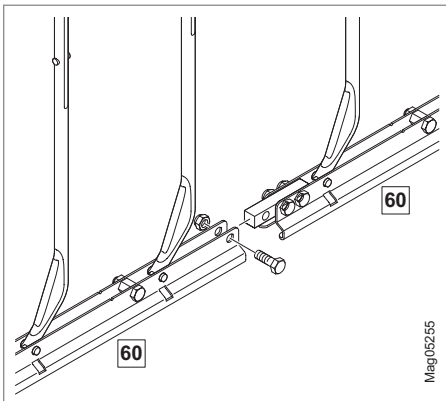

Tools			
	-		Ø 3.2 mm Ø 10 mm
	-		-
	SW 10 (AF 10) SW 13 (AF 13)		M8
	SW 3 (3 AF)		T20

Access Pro H, Access XL2 / XXL
Mounting Instructions

Access Pro H, Access XL2 / XXL
Mounting Instructions

GS + PS

GS + PS