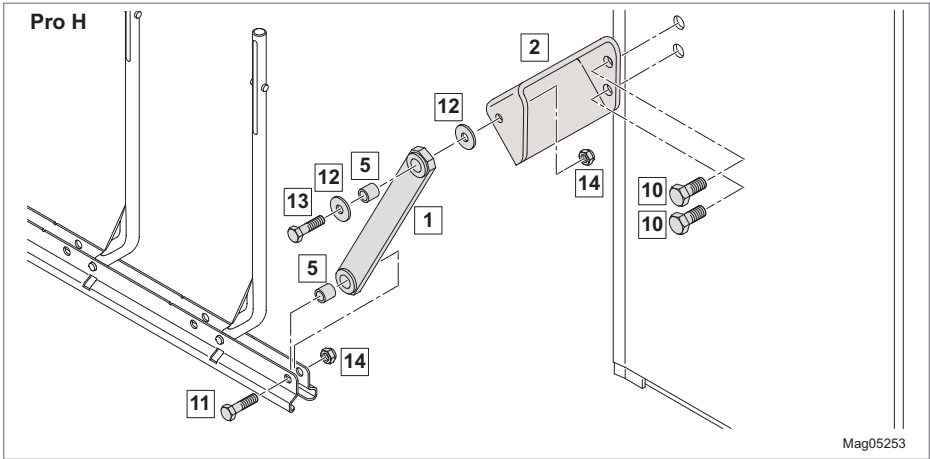

Tools			
	-		Ø 3.2 mm Ø 10 mm
	-		-
	SW 10 (AF 10) SW 13 (AF 13)		M8
	SW 3 (3 AF)		T20

Access Pro H, Access XL2 / XXL
Mounting Instructions

Access Pro H, Access XL2 / XXL
Mounting Instructions

GS + PS

GS + PS