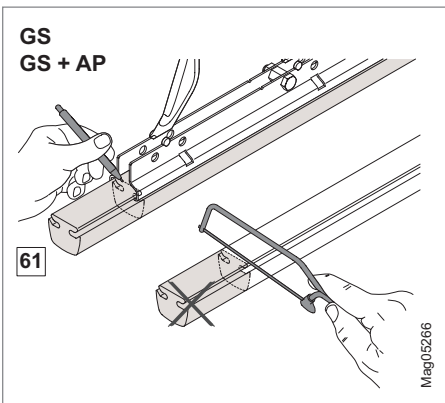

Tools			
	-		Ø 3.2 mm Ø 10 mm
	-		-
	SW 10 (AF 10) SW 13 (AF 13)		M8
	SW 3 (3 AF)		T20

Access Pro H, Access XL2 / XXL
Mounting Instructions

Access Pro H, Access XL2 / XXL
Mounting Instructions

GS + PS

GS + PS