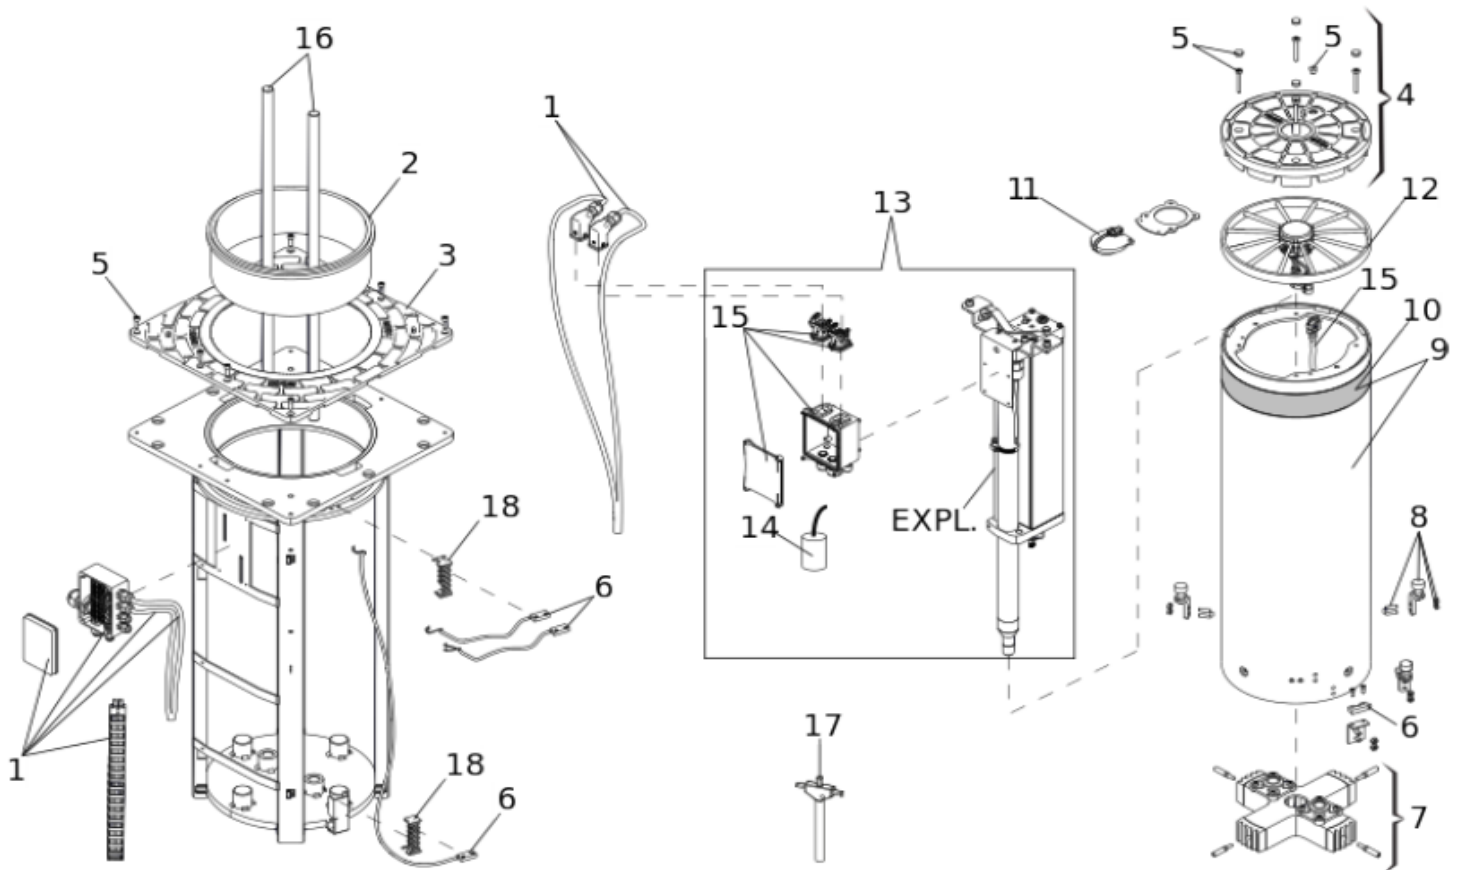

J275 HA V2 H600

Pos.	Code	EAN	Quantity	Replacement code	Description	Salable
1	63000957	8055195032086	1		ASSEMBLY WIRED J275HA	yes
2	63002255	8055195033175	1		TOP BUSH FOR J275HH	yes
3	63003393	8055195061697	1		COVER FOR J275 (RILSAN)	yes
4	63003394	8055195061680	1		J275 HA HEAD (RILSAN)	yes
5	63003396	8055195061710	1		J275 ACCESSORIES (2020)	yes
6	63002215	8055195033137	1		END STOP CONTACT ASS. - J275HA	yes
7	63000896	8055195031959	1		GUIDE CARRIAGE J275HA	yes
8	63002225	8055195033144	4		END STOP PUFFERT ASS. - J275HA	yes

Pos.	Code	EAN	Quantity	Replacement code	Description	Salable
9	63000906	8055195031973	1		CILINDER W/STICKER J275HA H600	yes
10	63000167	8055195029345	1		YELLOW REFLECTING STICKER FOR J275HA	yes
11	63000593	8055195031324	1		J275HA WIRED BUZZER	yes
12	63000594	8055195031331	1		J275 LED LAMP	yes
13	63000539	8055195030976	1		ACTUATOR COMPLETE J275 HA_V2 H600	yes
14	7601201	8055195025910	1		PP CAP.16 MF 230VAC WIRE 180MM	yes
15	63000178	8055195029444	1		NEW JUNCTION BOX HYDRAULIC UNIT J275HA	yes
16	63002585	8055195033366	1		GUIDE ROD MOVING BOLLARD H600	yes
17	63000281	8055195030105	1		J200HA RELEASE KEY	yes
18	63000228	8055195029673	2		J275HA REED SENSORS SUPPORT	yes

J275 HA V2 H800

Pos.	Code	EAN	Quantity	Replacement code	Description	Salable
1	63000957	8055195032086	1		ASSEMBLY WIRED J275HA	yes
2	63002255	8055195033175	1		TOP BUSH FOR J275HH	yes
3	63003393	8055195061697	1		COVER FOR J275 (RILSAN)	yes
4	63003394	8055195061680	1		J275 HA HEAD (RILSAN)	yes
5	63003396	8055195061710	1		J275 ACCESSORIES (2020)	yes
6	63002215	8055195033137	1		END STOP CONTACT ASS. - J275HA	yes
7	63000896	8055195031959	1		GUIDE CARRIAGE J275HA	yes
8	63002225	8055195033144	4		END STOP PUFFERT ASS. - J275HA	yes