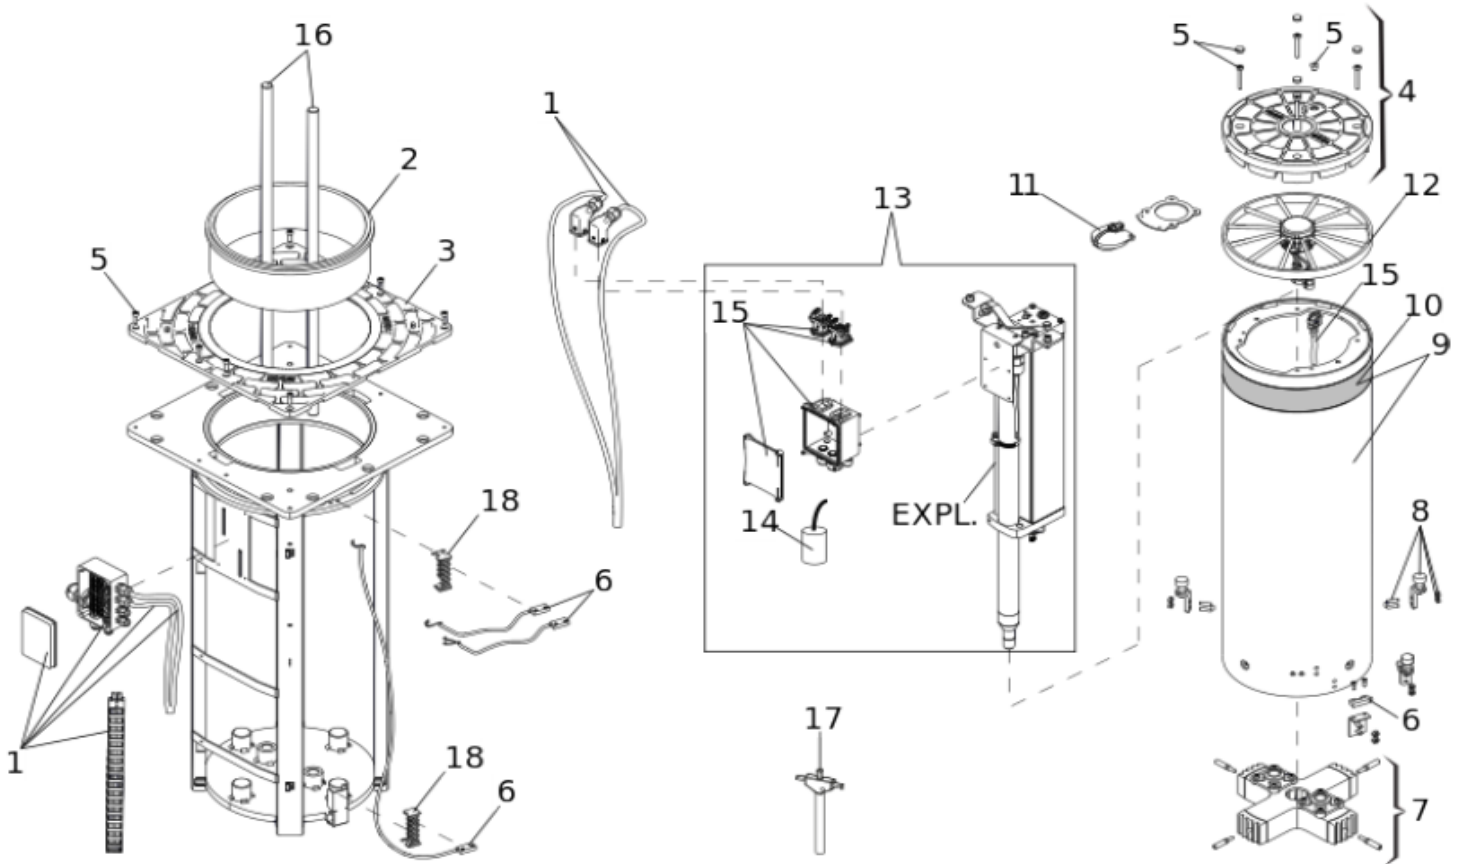

J275 HA V2 H600

Pos.	Code	EAN	Quantity	Replacement code	Description	Salable
1	63000957	8055195032086	1		ASSEMBLY WIRED J275HA	yes
2	63002255	8055195033175	1		TOP BUSH FOR J275HH	yes
3	63003393	8055195061697	1		COVER FOR J275 (RILSAN)	yes
4	63003394	8055195061680	1		J275 HA HEAD (RILSAN)	yes
5	63003396	8055195061710	1		J275 ACCESSORIES (2020)	yes
6	63002215	8055195033137	1		END STOP CONTACT ASS. - J275HA	yes
7	63000896	8055195031959	1		GUIDE CARRIAGE J275HA	yes
8	63002225	8055195033144	4		END STOP PUFFERT ASS. - J275HA	yes

Pos.	Code	EAN	Quantity	Replacement code	Description	Salable
9	63000906	8055195031973	1		CILINDER W/STICKER J275HA H600	yes
10	63000167	8055195029345	1		YELLOW REFLECTING STICKER FOR J275HA	yes
11	63000593	8055195031324	1		J275HA WIRED BUZZER	yes
12	63000594	8055195031331	1		J275 LED LAMP	yes
13	63000539	8055195030976	1		ACTUATOR COMPLETE J275 HA_V2 H600	yes
14	7601201	8055195025910	1		PP CAP.16 MF 230VAC WIRE 180MM	yes
15	63000178	8055195029444	1		NEW JUNCTION BOX HYDRAULIC UNIT J275HA	yes
16	63002585	8055195033366	1		GUIDE ROD MOVING BOLLARD H600	yes
17	63000281	8055195030105	1		J200HA RELEASE KEY	yes
18	63000228	8055195029673	2		J275HA REED SENSORS SUPPORT	yes

J275 HA V2 H800

Pos.	Code	EAN	Quantity	Replacement code	Description	Salable
1	63000957	8055195032086	1		ASSEMBLY WIRED J275HA	yes
2	63002255	8055195033175	1		TOP BUSH FOR J275HH	yes
3	63003393	8055195061697	1		COVER FOR J275 (RILSAN)	yes
4	63003394	8055195061680	1		J275 HA HEAD (RILSAN)	yes
5	63003396	8055195061710	1		J275 ACCESSORIES (2020)	yes
6	63002215	8055195033137	1		END STOP CONTACT ASS. - J275HA	yes
7	63000896	8055195031959	1		GUIDE CARRIAGE J275HA	yes
8	63002225	8055195033144	4		END STOP PUFFERT ASS. - J275HA	yes