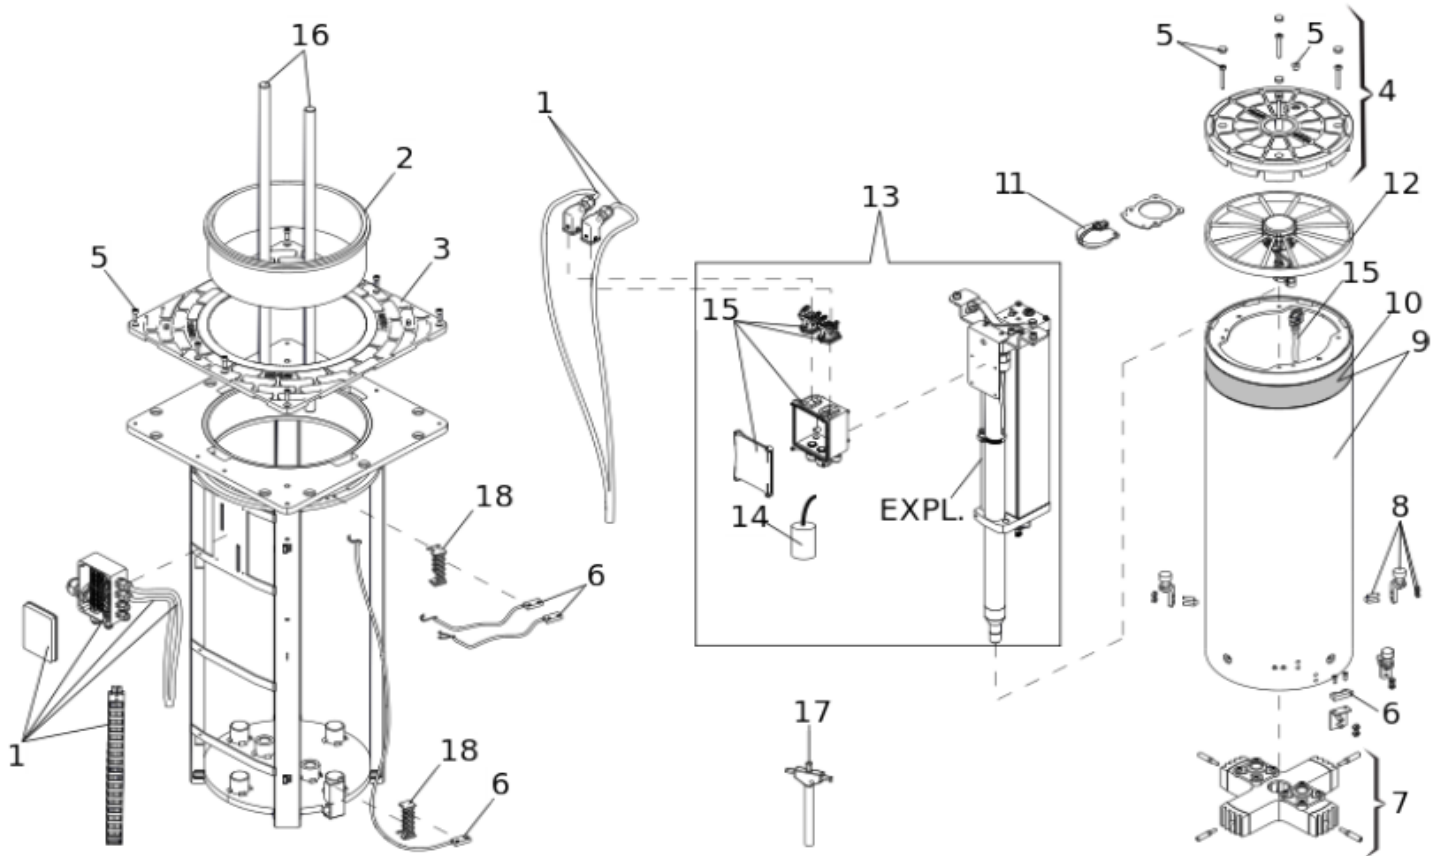

J275 HA V2 H600 INOX

Pos.	Code	EAN	Quantity	Replacement code	Description	Salable
1	63000957	8055195032086	1		ASSEMBLY WIRED J275HA	yes
2	63002255	8055195033175	1		TOP BUSH FOR J275HH	yes
3	63003393	8055195061697	1		COVER FOR J275 (RILSAN)	yes
4	63003394	8055195061680	1		J275 HA HEAD (RILSAN)	yes
5	63003396	8055195061710	1		J275 ACCESSORIES (2020)	yes
6	63002215	8055195033137	1		END STOP CONTACT ASS. - J275HA	yes
7	63000896	8055195031959	1		GUIDE CARRIAGE J275HA	yes
8	63002225	8055195033144	4		END STOP PUFFERT ASS. - J275HA	yes

Pos.	Code	EAN	Quantity	Replacement code	Description	Salable
9	63000916	8055195032017	1		CILINDER W/STICKER J275HA H600 INOX	yes
10	63000167	8055195029345	1		YELLOW REFLECTING STICKER FOR J275HA	yes
11	63000593	8055195031324	1		J275HA WIRED BUZZER	yes
12	63000594	8055195031331	1		J275 LED LAMP	yes
13	63000539	8055195030976	1		ACTUATOR COMPLETE J275 HA_V2 H600	yes
14	7601201	8055195025910	1		PP CAP.16 MF 230VAC WIRE 180MM	yes
15	63000178	8055195029444	1		NEW JUNCTION BOX HYDRAULIC UNIT J275HA	yes
16	63002585	8055195033366	1		GUIDE ROD MOVING BOLLARD H600	yes
17	63000281	8055195030105	1		J200HA RELEASE KEY	yes
18	63000228	8055195029673	2		J275HA REED SENSORS SUPPORT	yes

J275 HA V2 H800 INOX

Pos.	Code	EAN	Quantity	Replacement code	Description	Salable
1	63000957	8055195032086	1		ASSEMBLY WIRED J275HA	yes
2	63002255	8055195033175	1		TOP BUSH FOR J275HH	yes
3	63003393	8055195061697	1		COVER FOR J275 (RILSAN)	yes
4	63003394	8055195061680	1		J275 HA HEAD (RILSAN)	yes
5	63003396	8055195061710	1		J275 ACCESSORIES (2020)	yes
6	63002215	8055195033137	1		END STOP CONTACT ASS. - J275HA	yes
7	63000896	8055195031959	1		GUIDE CARRIAGE J275HA	yes
8	63002225	8055195033144	4		END STOP PUFFERT ASS. - J275HA	yes