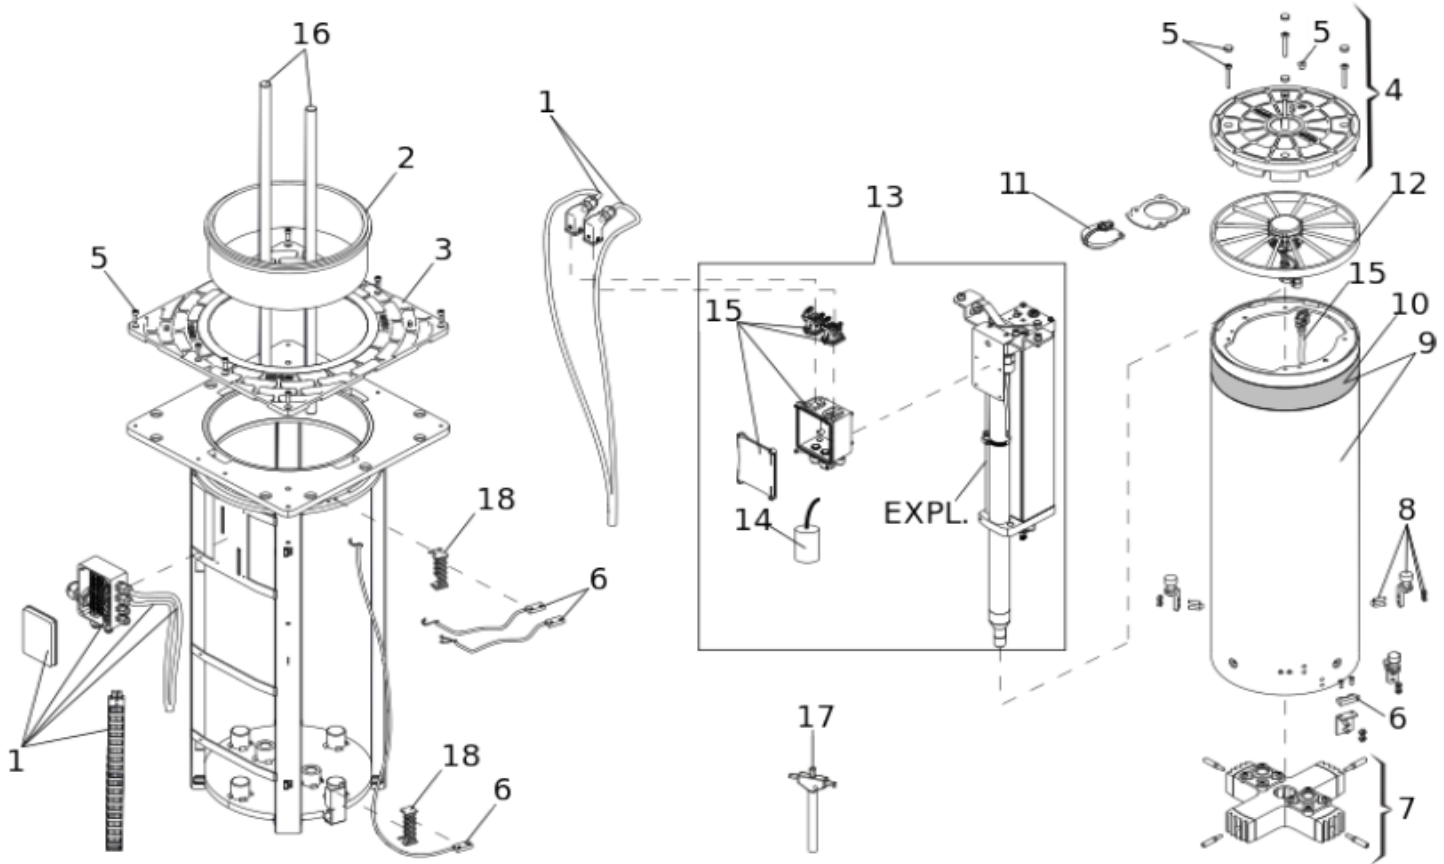

J275 HA V2 H600 INOX

Pos.	Code	EAN	Quantity	Replacement code	Description	Salable
1	63000957	8055195032086	1		ASSEMBLY WIRED J275HA	yes
2	63002255	8055195033175	1		TOP BUSH FOR J275HH	yes
3	63003393	8055195061697	1		COVER FOR J275 (RILSAN)	yes
4	63003394	8055195061680	1		J275 HA HEAD (RILSAN)	yes
5	63003396	8055195061710	1		J275 ACCESSORIES (2020)	yes
6	63002215	8055195033137	1		END STOP CONTACT ASS. - J275HA	yes
7	63000896	8055195031959	1		GUIDE CARRIAGE J275HA	yes
8	63002225	8055195033144	4		END STOP PUFFERT ASS. - J275HA	yes

Pos.	Code	EAN	Quantity	Replacement code	Description	Salable
9	63000916	8055195032017	1		CILINDER W/STICKER J275HA H600 INOX	yes
10	63000167	8055195029345	1		YELLOW REFLECTING STICKER FOR J275HA	yes
11	63000593	8055195031324	1		J275HA WIRED BUZZER	yes
12	63000594	8055195031331	1		J275 LED LAMP	yes
13	63000539	8055195030976	1		ACTUATOR COMPLETE J275 HA_V2 H600	yes
14	7601201	8055195025910	1		PP CAP.16 MF 230VAC WIRE 180MM	yes
15	63000178	8055195029444	1		NEW JUNCTION BOX HYDRAULIC UNIT J275HA	yes
16	63002585	8055195033366	1		GUIDE ROD MOVING BOLLARD H600	yes
17	63000281	8055195030105	1		J200HA RELEASE KEY	yes
18	63000228	8055195029673	2		J275HA REED SENSORS SUPPORT	yes

J275 HA V2 H800 INOX

Pos.	Code	EAN	Quantity	Replacement code	Description	Salable
1	63000957	8055195032086	1		ASSEMBLY WIRED J275HA	yes
2	63002255	8055195033175	1		TOP BUSH FOR J275HH	yes
3	63003393	8055195061697	1		COVER FOR J275 (RILSAN)	yes
4	63003394	8055195061680	1		J275 HA HEAD (RILSAN)	yes
5	63003396	8055195061710	1		J275 ACCESSORIES (2020)	yes
6	63002215	8055195033137	1		END STOP CONTACT ASS. - J275HA	yes
7	63000896	8055195031959	1		GUIDE CARRIAGE J275HA	yes
8	63002225	8055195033144	4		END STOP PUFFERT ASS. - J275HA	yes